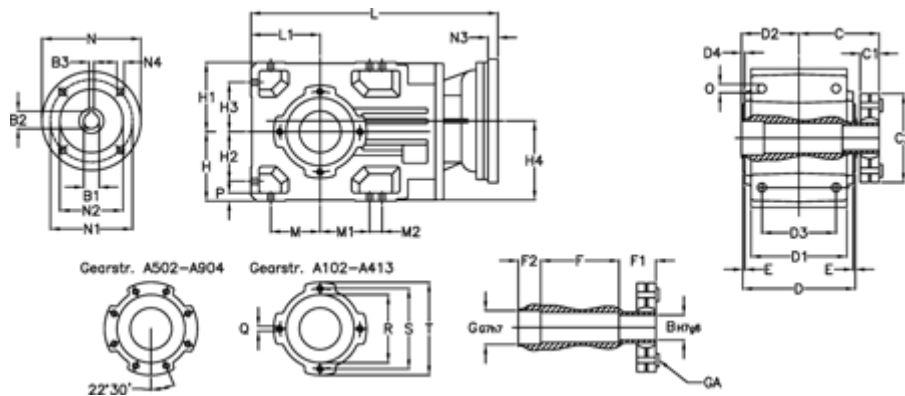

Data Sheet

Article number: 29600102555225
 Description: Bevel helical gearbox
 A102US-25,5-P71B5

Measures

B = 30	D1 = 95	F2 = 36	L = 282.5	N3 = -
B1 = 14	D2 = 60	G = 32	L1 = 70	N4 = M8x16
B2 = 16.3	D3 = 75	GA = 14,5 NM	M = 50.0	O = 9.5
B3 = 5	d4 = 4.5	H = 70	M1 = 50.0	P = 9
C = 89.5	Description = A102US-xx-P71 B5	H1 = 70	M2 = -	Q = M8x12
C1 = 23	E = 3.0	H2 = 50.0	N = 160	R = 80
C2 = 72.0	F = 77.5	H3 = 50.0	N1 = 130	S = 100
D = 117	F1 = 36.0	H4 = 83.0	N2 = 110	T = 120